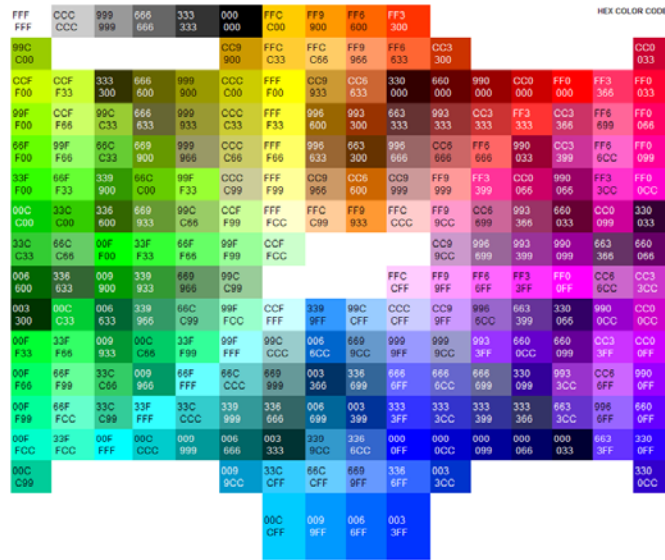

EcomStor + InterpriStor

If you click on [Color Names](#) then you will get a new window. As shown below.

Name	Hex	RGB	Name	Hex	RGB
lightcoral	F08080	240,128,128	aliceblue	F0F8FF	240,248,255
rosybrown	BC8F8F	188,143,143	antiquewhite	FAEBD7	250,235,215
indianred	CD5C5C	205,92,92	aqua	00FFFF	0,255,255
red	FF0000	255,0,0	aquamarine	7FFFD4	127,255,212
firebrick	B22222	178,34,34	azure	F0FFFF	240,255,255
brown	A52A2A	165,42,42	beige	F5F5DC	245,245,220
darkred	8B0000	139,0,0	bisque	FFE4C4	255,228,196
maroon	800000	128,0,0	black	000000	0,0,0
mistyrose	FFE4E1	255,228,225	bianchedalmond	FFEBCD	255,235,205
salmon	FA8072	250,128,114	blue	0000FF	0,0,255
tomato	FF6347	255,99,71	blueviolet	8A2BE2	138,43,226
darksalmon	E9967A	233,150,122	brown	A52A2A	165,42,42
coral	FF7F50	255,127,80	burlywood	DEB887	222,184,135
orangered	FF4500	255,69,0	cadetblue	5F9EA0	95,158,160
lightsalmon	FFA07A	255,160,122	chartreuse	7FFF00	127,255,0
sienna	A0522D	160,82,45	chocolate	D2691E	210,105,30
seashell	FFF5EE	255,245,238	coral	FF7F50	255,127,80
chocolate	D2691E	210,105,30	cornflowerblue	6495ED	100,149,237
saddlebrown	8B4513	139,69,19	cornsilk	FFF8DC	255,248,220
sandybrown	F4A460	244,164,96	crimson	DC143C	220,20,60
peachpuff	FFDAB9	255,218,185	cyan	00FFFF	0,255,255
peru	CD853F	205,133,63	darkblue	00008B	0,0,139
linen	FAF0E6	250,240,230	darkcyan	008B8B	0,139,139
bisque	FFE4C4	255,228,196	darkgoldenrod	B8860B	184,134,11